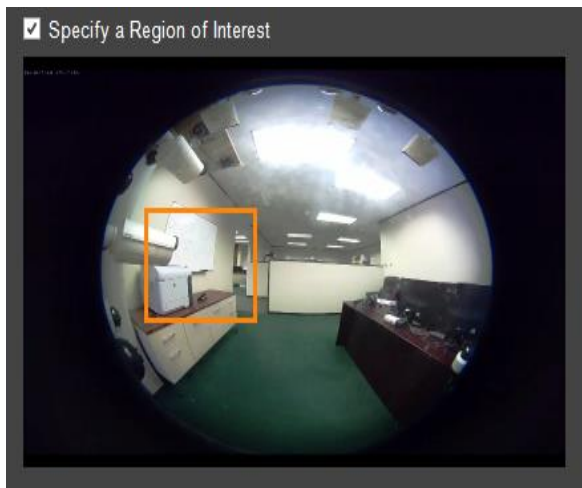

### VI Monitor

- **Region of Interest Clipping Feature** – This feature allows users to zoom into an area of recorded video to reduce the viewable scope in the exported clip.

- **Corridor View & Rotation Support for Panasonic Cameras** – This feature allows users to monitor an area that is more vertical than horizontal such as hallways, aisles, roads, and tunnels. This feature allows the user to see the video image in a 'portrait-shaped' stream. See example below.