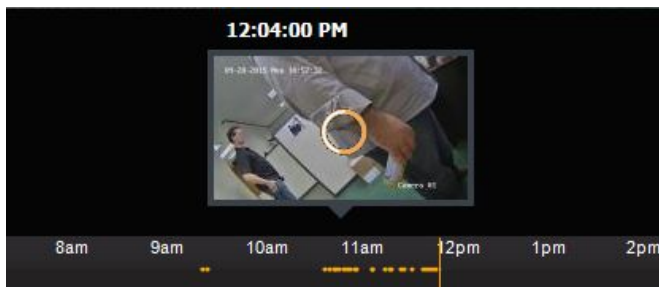

VI Monitor

- Added Legacy Cycle Layout feature
- Review Thirty Second Playback Loop feature
- Secondary stream support for Panasonic Cameras
- Added secondary stream details to Live Camera Statistics
- Alarm URL Shortcut - This feature allows a URL to be launched from a configured button inside VI Monitor.
Registry Key required: HKLM\Software\Video Insight\Monitor Station\ (Buzzer Alarm = "www.google.com")
- Bug fixes

Web Client

- Motion Preview Thumbnail (BETA) - This new feature allows users to see a quick animated preview of the motion occurred in video playback.

MonitorCast Access Control

Version 3 is now available for download. Notable changes and features include: